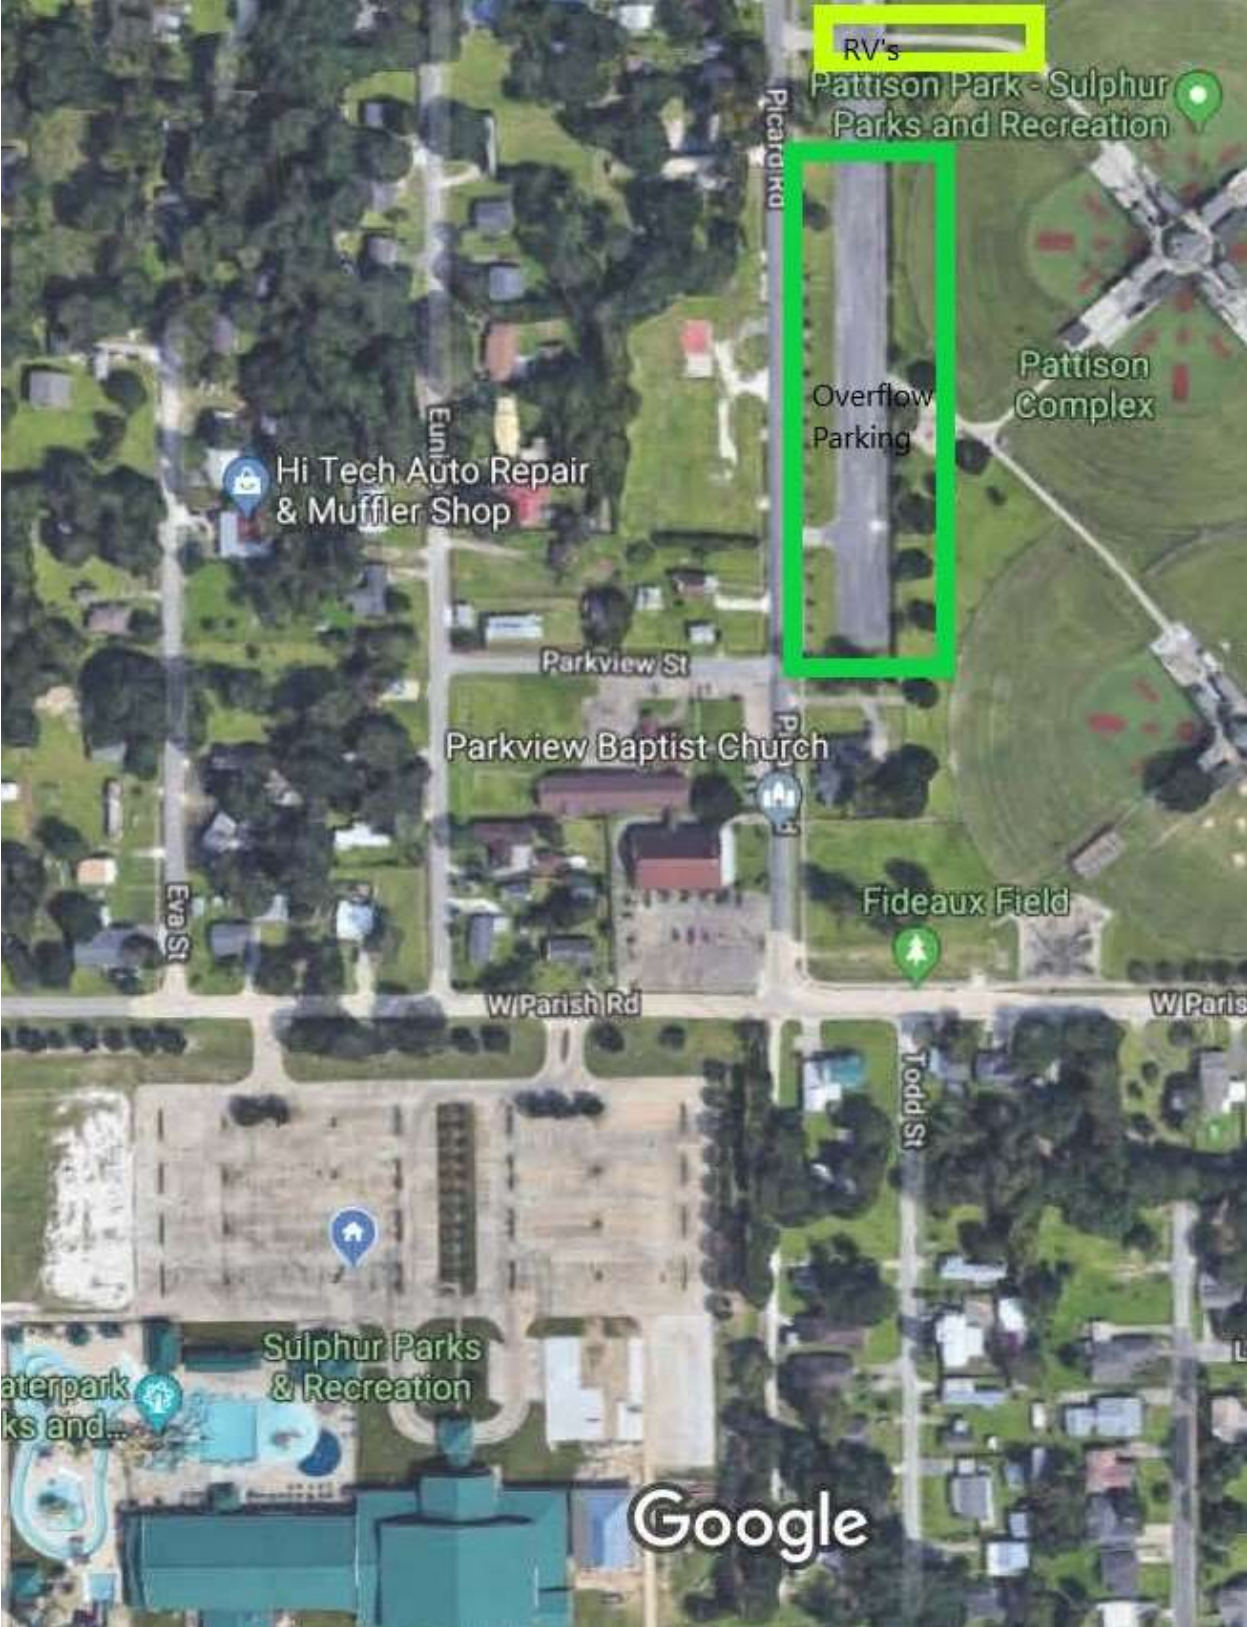

RV's

Pattison Park - Sulphur
Parks and Recreation

Overflow
Parking

Pattison
Complex

Hi Tech Auto Repair
& Muffler Shop

Parkview St

Parkview Baptist Church

Fideaux Field

W Parish Rd

W Parish Rd

Euna St

Todd St

Sulphur Parks
& Recreation

Waterpark
Parks and...

Google