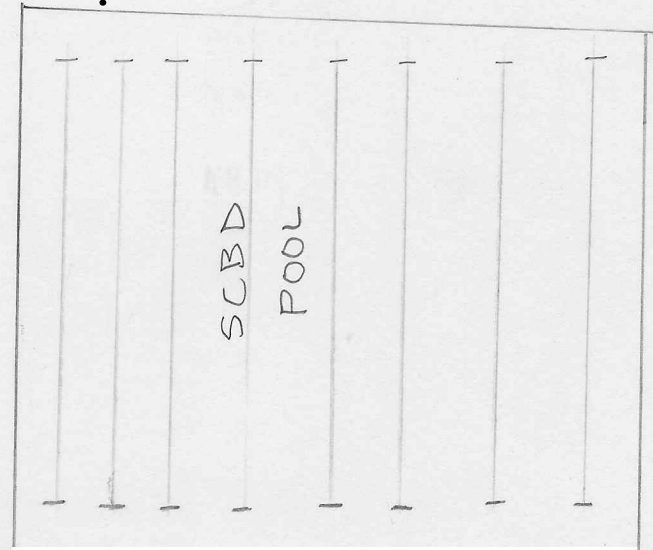

ELMWOOD

COAST

Parent Bathrooms and
Male Coaches/Officials

There will also be bathrooms available at the tennis and sand volleyball courts for parents, coaches, and officials.

Nu Wave

HSC

CREW

SLST

PAC

YMCA

TAQ

SWIMMER/
Coaches/
Officials
Entrance

Coaches
Check in

CRAW

FLOOR SPACE

Parents
Parents
Parents

Parents
Parents
Parents
Parents
Parents

No Entrance for anyone

COLA

DIVING AREA

CLAA

FINS

CCSC

BAC