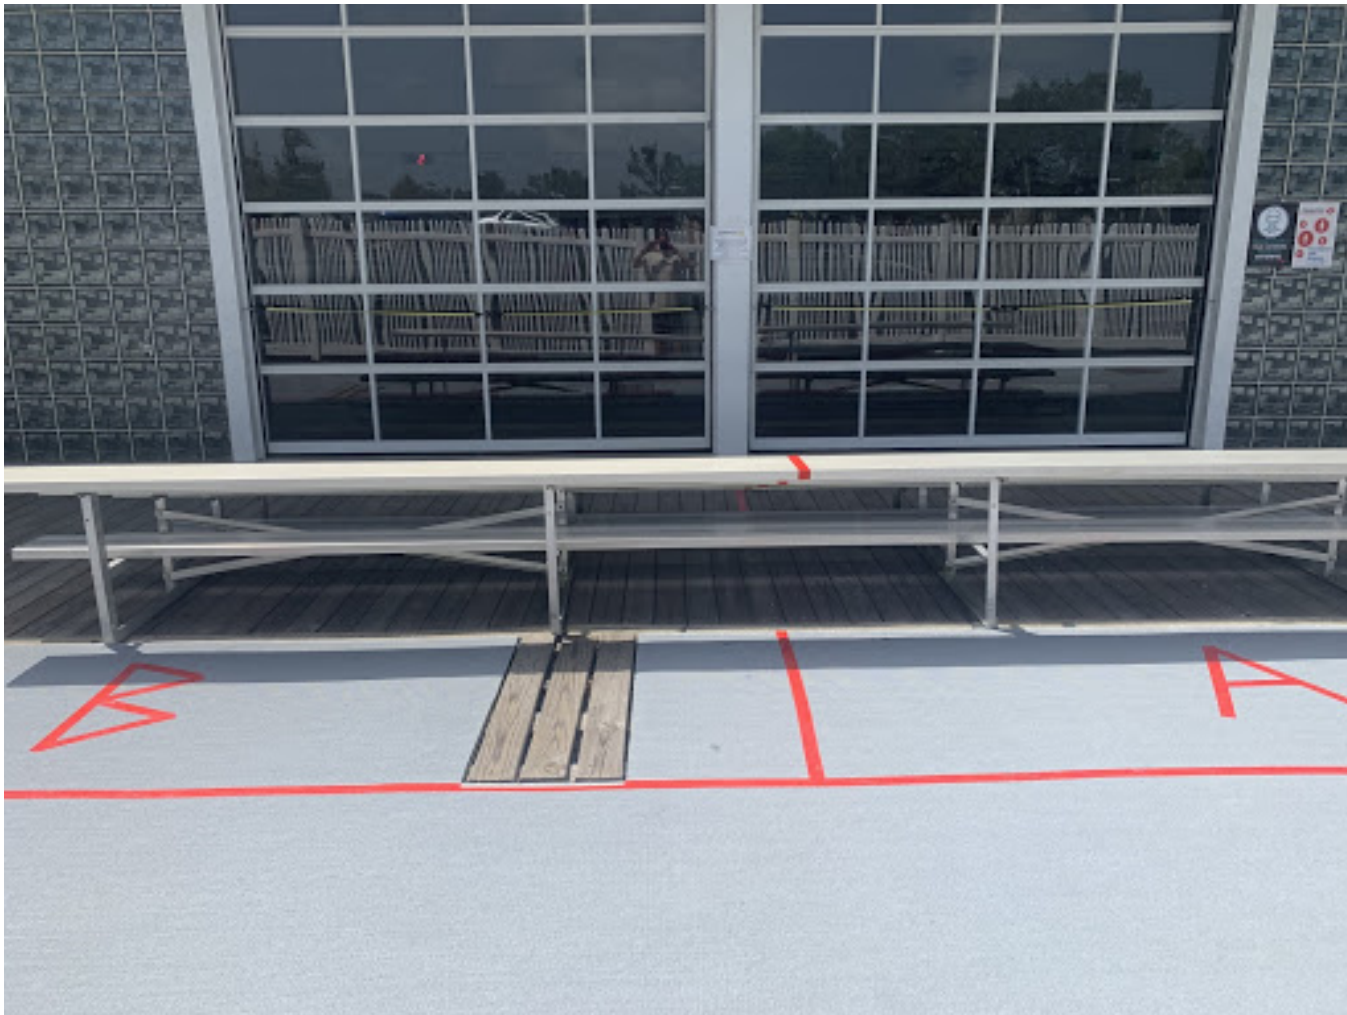

# Seating Layouts for Swim Meets

## Sections 1-7

Seating Layouts for Swim Meets

## **SPECTATOR VIEWING**

**Area to the left of section P: for rotation in and out to watch athletes in current race only**

Seating Layouts for Swim Meets

## Spectator Seating

Zones A/B- Spectator Seating or Assigned Team Area for Athletes

*\*\*TBD at each meet*

Seating Layouts for Swim Meets