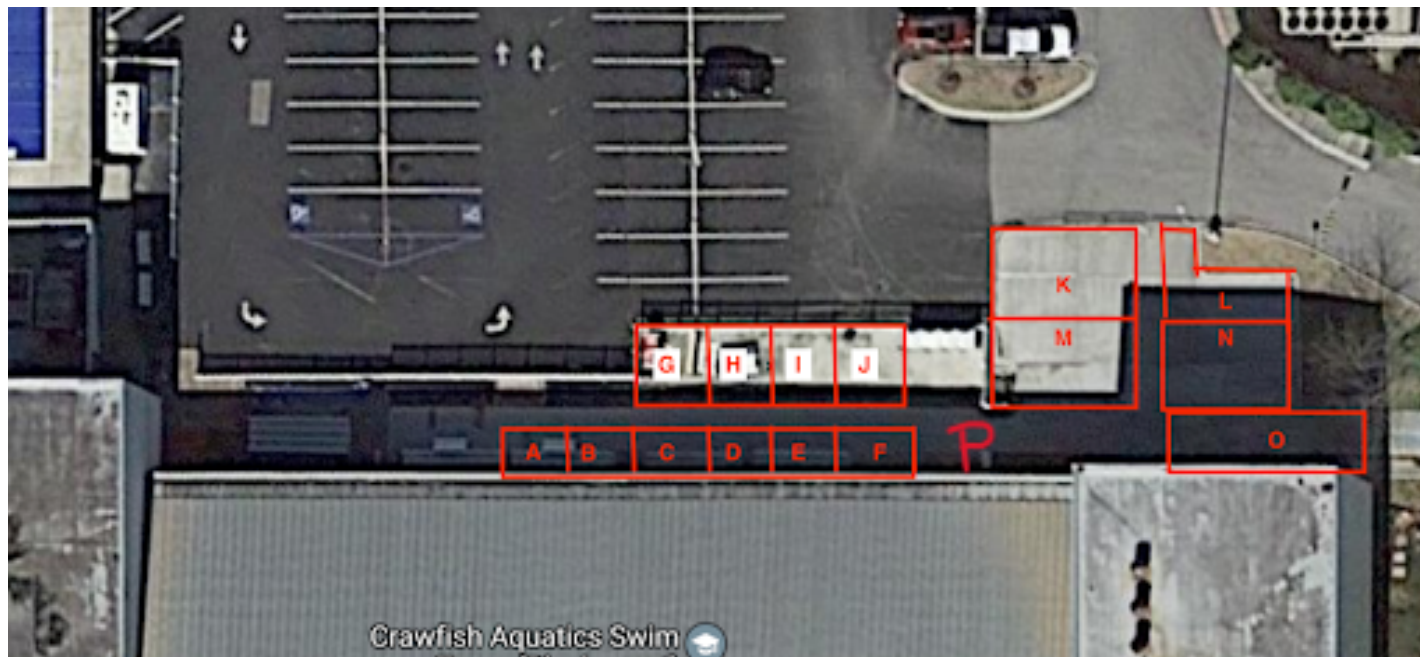

## Seating Layouts for Swim Meets

- **ATHLETES / TEAMS:** bleacher assignments are in the indoor pool area (and at times Bleachers A/B outside).
- **SPECTATOR SEATING:** have sections C,D,E,F,G,H,I,J and P (next to F) for all competitions. *\*\* Unless otherwise noted\*\**
- Sections K-O is an Athlete & Spectator seating area where tents and chairs can be set up.
- **VIEWING AREA** next to Section P is a “walk up / walk away” spectator viewing area for watching single heats.

## Seating Layouts for Swim Meets

### Coaches / Meet Admin / Athletes only- along female locker room side

- Swimmer seating is in the indoor bleachers.
- Swimmers will walk from the indoor team assigned bleacher area through this section to the queuing area in the hallway to line up in their heats. (entry to the back hallway from the outside doors also okay).
- Athletes check in/line up in the back hallway and do not go report directly to the blocks from the pool deck.

Seating Layouts for Swim Meets

**ATHLETE ASSIGNED SEATING: ZONES 1-7 & W, X, Y and Z IN THE INSIDE POOL AREA**

**Sections W, X, Y, Z**