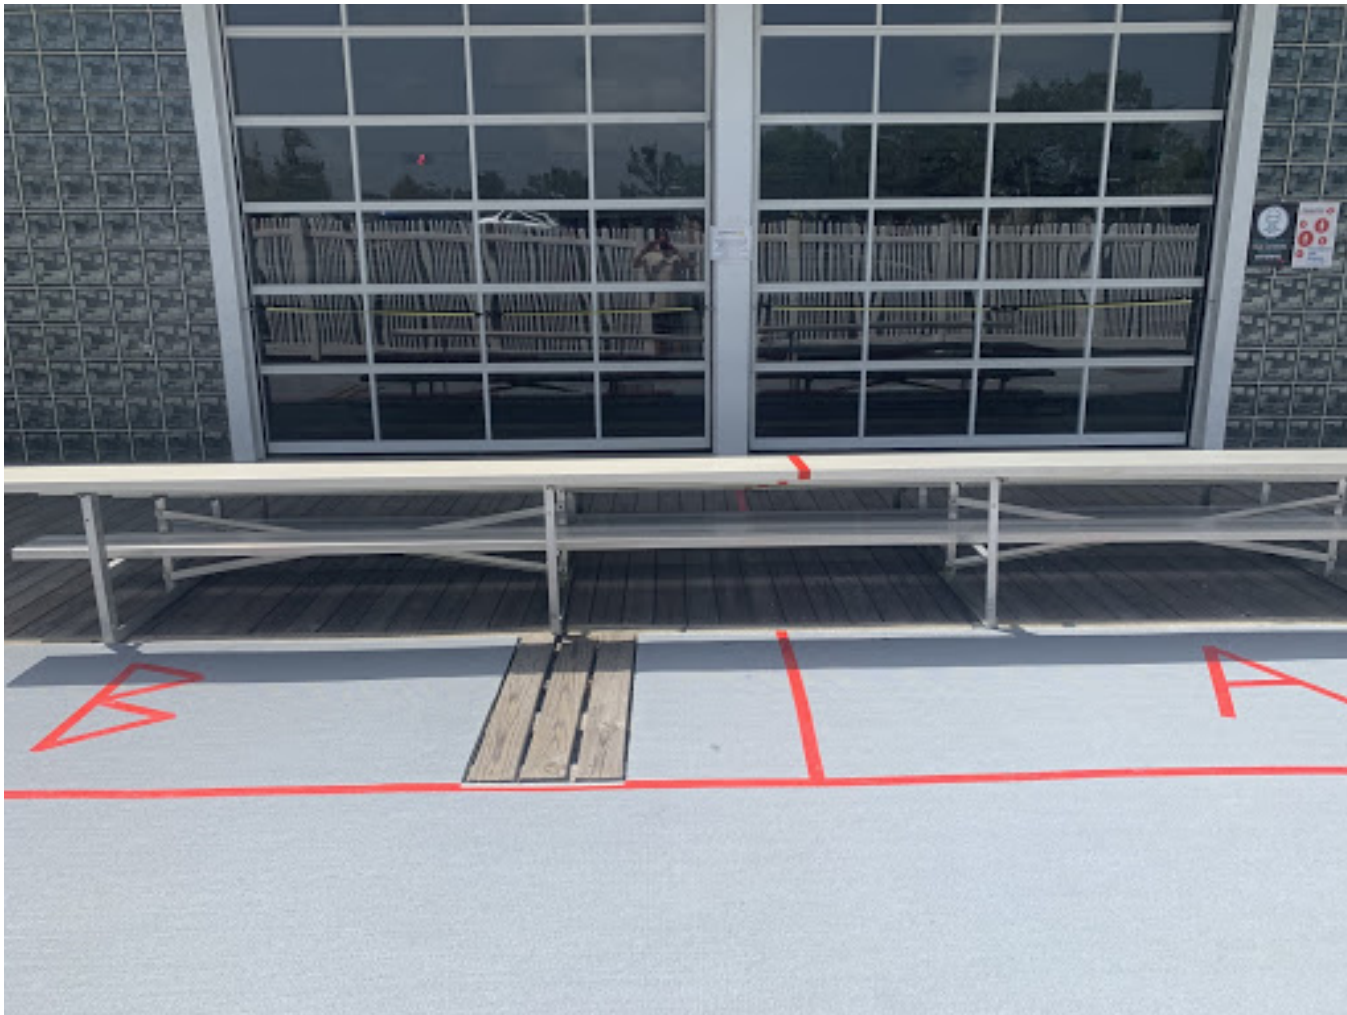

Seating Layouts for Swim Meets

Spectator Seating

Zones A/B- Spectator Seating or Assigned Team Area for Athletes

**TBD at each meet- check Team Assignments