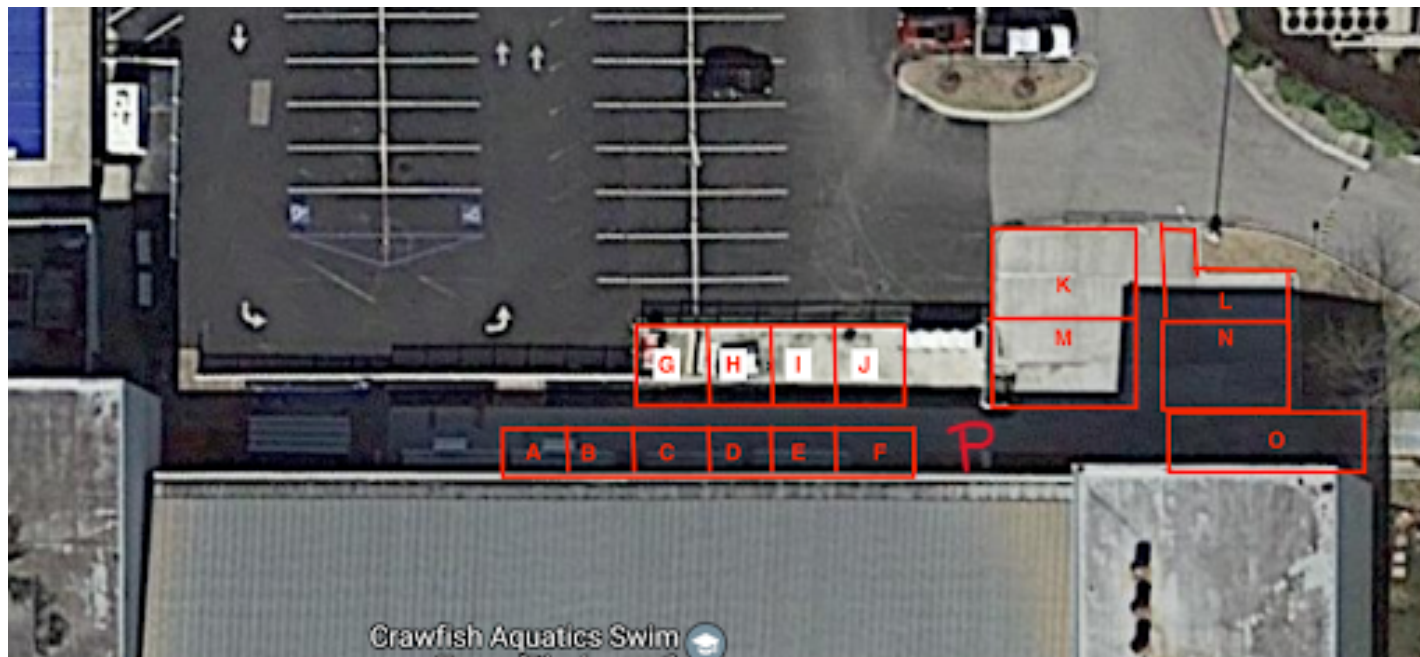

## Seating Layouts for Swim Meets

- **ATHLETES / TEAMS:** bleacher assignments are in the indoor pool area (and at times Bleachers A/B outside).
- **SPECTATOR SEATING:** have sections C,D,E,F,G,H,I,J and P (next to F) for all competitions. *\*\* Unless otherwise noted\*\**
- Sections K-O is an Athlete & Spectator seating area where tents and chairs can be set up.
- **VIEWING AREA** next to Section P is a “walk up / walk away” spectator viewing area for watching single heats.

## Seating Layouts for Swim Meets

### Coaches / Meet Admin / Athletes only- along female locker room side

- Swimmer seating is in the indoor bleachers.
- Swimmers will walk from the indoor team assigned bleacher area through this section to the queuing area in the hallway to line up in their heats. (entry to the back hallway from the outside doors also okay).
- Athletes check in/line up in the back hallway and do not go report directly to the blocks from the pool deck.

# Seating Layouts for Swim Meets