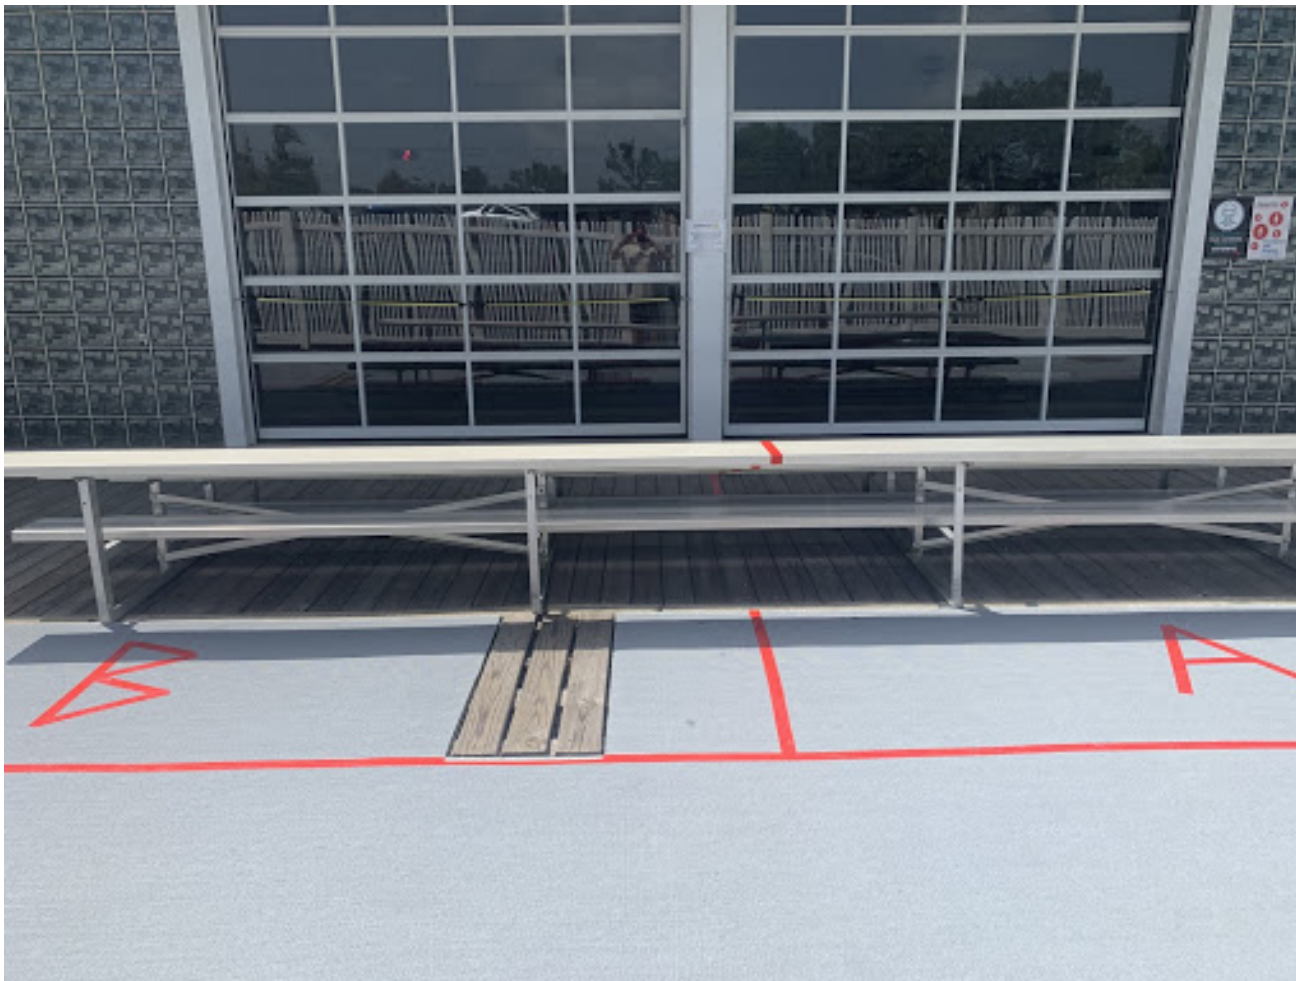

Seating Layouts for Swim Meets

Spectator Seating

Zones A/B- Spectator Seating or Assigned Team Area for Athletes

**TBD at each meet